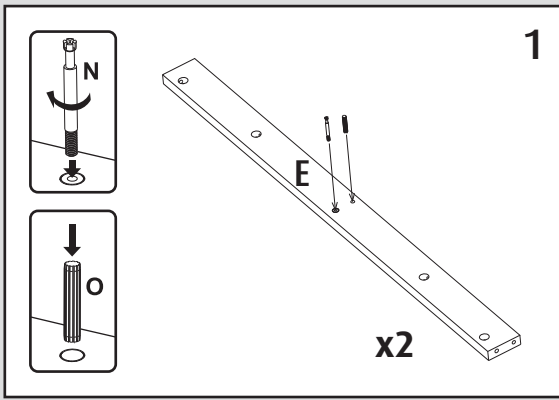

Red Sea MAX 250

Totem Cabinet

INSTALLATION GUIDE

	L	x4
	M	x4
	N	x43
	O	x43
	P	x20
	Q	x43
	R	x8
	S	x2
	T	x2

Red Sea Europe
 ZA de la St-Denis,
 F-27130 Verneuil s/Avre,
 France
 Tel: (33) 2 32 37 71 37

Red Sea U.S.A.
 18125 Ammi Trail
 Houston, TX 77060
 Tel: 1-888-RED-SEA9