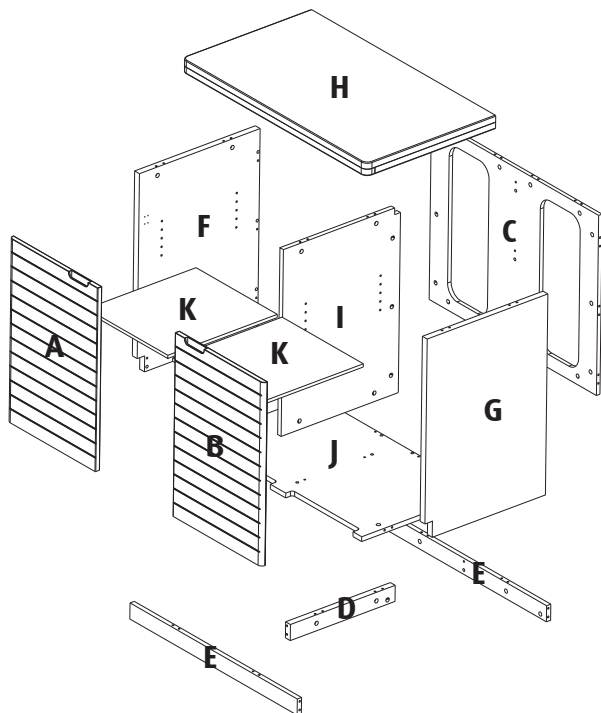

Red Sea MAX 250

Totem Cabinet

INSTALLATION GUIDE

	L	x4
	M	x4
	N	x43
	O	x43
	P	x20
	Q	x43
	R	x8
	S	x2
	T	x2

Red Sea Europe
 ZA de la St-Denis,
 F-27130 Verneuil s/Avre,
 France
 Tel: (33) 2 32 37 71 37

Red Sea U.S.A.
 18125 Ammi Trail
 Houston, TX 77060
 Tel: 1-888-RED-SEA9