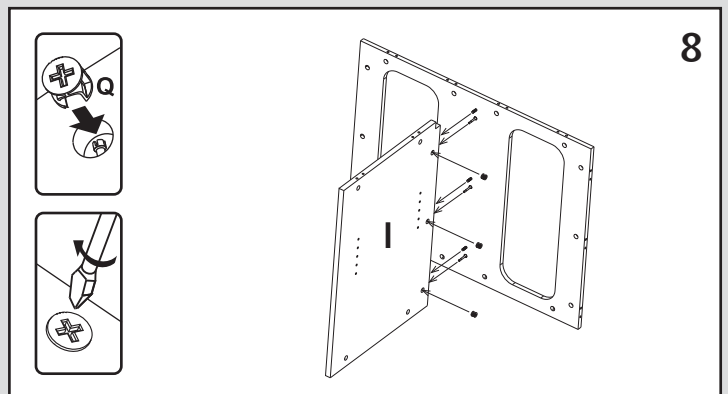

Red Sea MAX 250

Totem Cabinet

INSTALLATION GUIDE

	L	x4
	M	x4
	N	x43
	O	x43
	P	x20
	Q	x43
	R	x8
	S	x2
	T	x2

Red Sea Europe
 ZA de la St-Denis,
 F-27130 Verneuil s/Avre,
 France
 Tel: (33) 2 32 37 71 37

Red Sea U.S.A.
 18125 Ammi Trail
 Houston, TX 77060
 Tel: 1-888-RED-SEA9