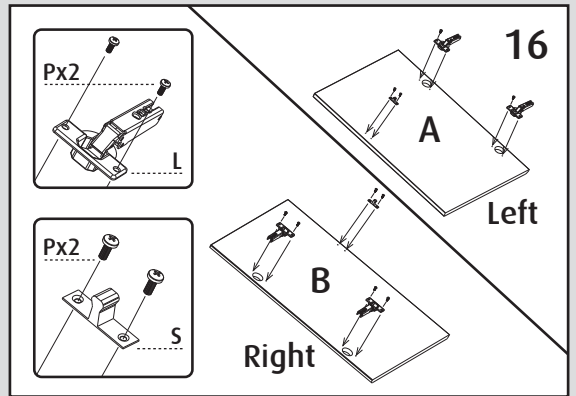

Red Sea MAX 250

Totem Cabinet

INSTALLATION GUIDE

	L	x4
	M	x4
	N	x43
	O	x43
	P	x20
	Q	x43
	R	x8
	S	x2
	T	x2

Red Sea Europe
 ZA de la St-Denis,
 F-27130 Verneuil s/Avre,
 France
 Tel: (33) 2 32 37 71 37

Red Sea U.S.A.
 18125 Ammi Trail
 Houston, TX 77060
 Tel: 1-888-RED-SEA9