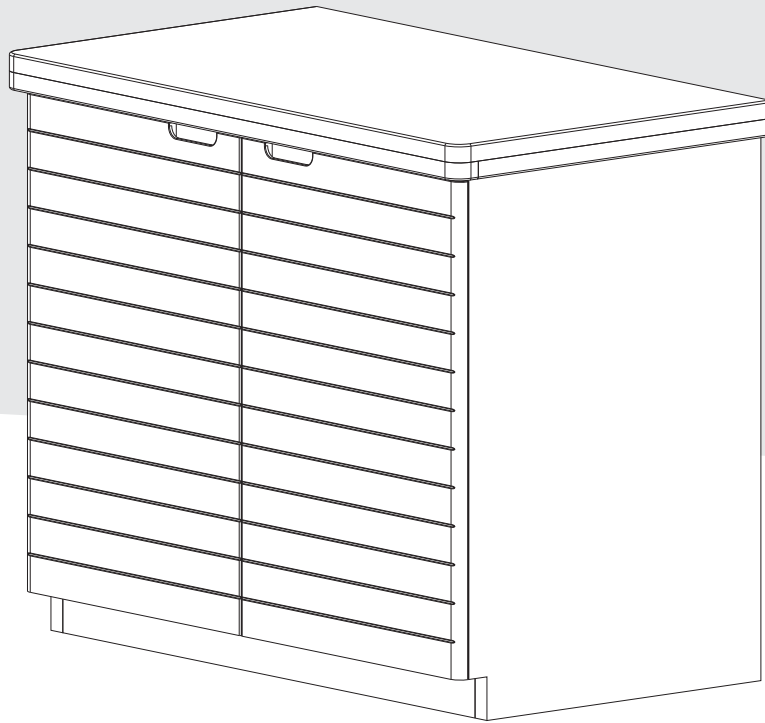

Red Sea MAX 250

Totem Cabinet

INSTALLATION GUIDE

	L	x4
	M	x4
	N	x43
	O	x43
	P	x20
	Q	x43
	R	x8
	S	x2
	T	x2

Red Sea Europe
 ZA de la St-Denis,
 F-27130 Verneuil s/Avre,
 France
 Tel: (33) 2 32 37 71 37

Red Sea U.S.A.
 18125 Ammi Trail
 Houston, TX 77060
 Tel: 1-888-RED-SEA9