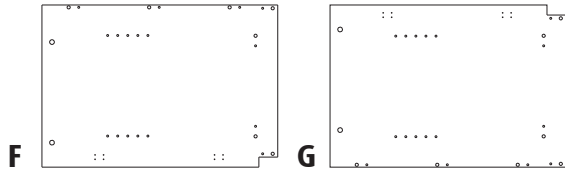

Red Sea MAX 250

Totem Cabinet

INSTALLATION GUIDE

	L	x4
	M	x4
	N	x43
	O	x43
	P	x20
	Q	x43
	R	x8
	S	x2
	T	x2

Red Sea Europe
 ZA de la St-Denis,
 F-27130 Verneuil s/Avre,
 France
 Tel: (33) 2 32 37 71 37

Red Sea U.S.A.
 18125 Ammi Trail
 Houston, TX 77060
 Tel: 1-888-RED-SEA9