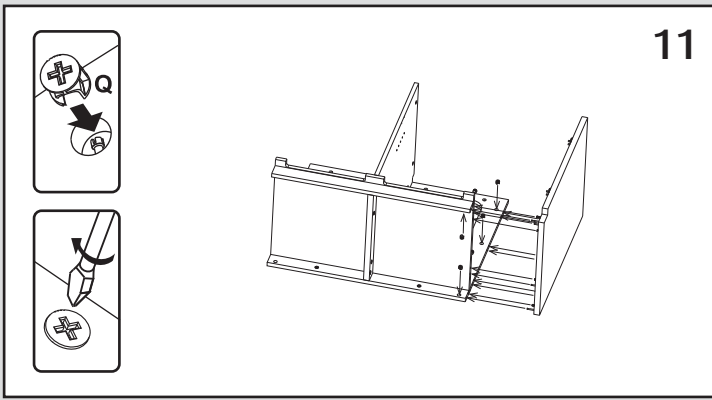

Red Sea MAX 250

Totem Cabinet

INSTALLATION GUIDE

	L	x4
	M	x4
	N	x43
	O	x43
	P	x20
	Q	x43
	R	x8
	S	x2
	T	x2

Red Sea Europe
 ZA de la St-Denis,
 F-27130 Verneuil s/Avre,
 France
 Tel: (33) 2 32 37 71 37

Red Sea U.S.A.
 18125 Ammi Trail
 Houston, TX 77060
 Tel: 1-888-RED-SEA9