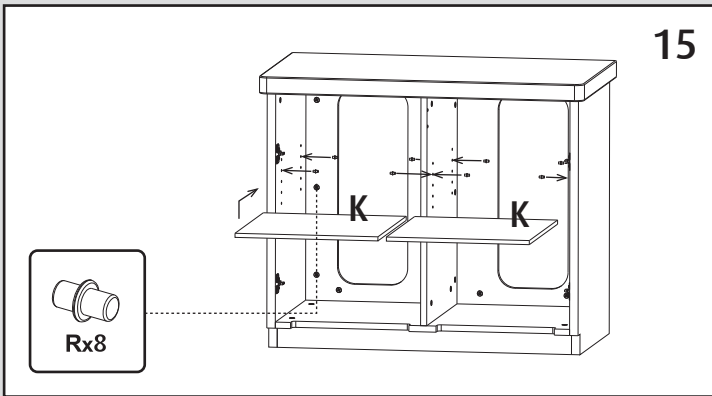

Red Sea MAX 250

Totem Cabinet

INSTALLATION GUIDE

	L	x4
	M	x4
	N	x43
	O	x43
	P	x20
	Q	x43
	R	x8
	S	x2
	T	x2

Red Sea Europe
 ZA de la St-Denis,
 F-27130 Verneuil s/Avre,
 France
 Tel: (33) 2 32 37 71 37

Red Sea U.S.A.
 18125 Ammi Trail
 Houston, TX 77060
 Tel: 1-888-RED-SEA9