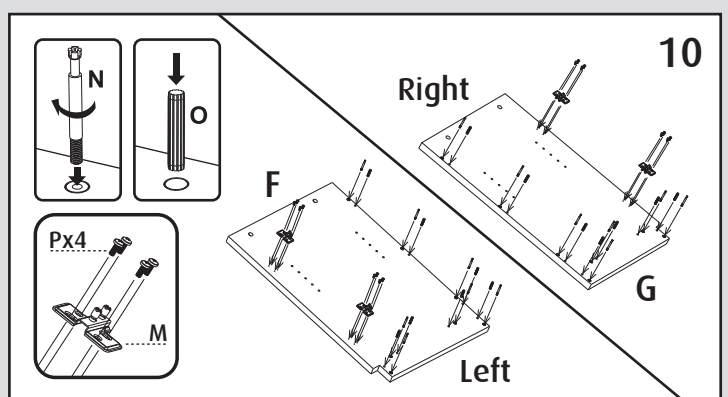

Red Sea MAX 250

Totem Cabinet

INSTALLATION GUIDE

	L	x4
	M	x4
	N	x43
	O	x43
	P	x20
	Q	x43
	R	x8
	S	x2
	T	x2

Red Sea Europe
 ZA de la St-Denis,
 F-27130 Verneuil s/Avre,
 France
 Tel: (33) 2 32 37 71 37

Red Sea U.S.A.
 18125 Ammi Trail
 Houston, TX 77060
 Tel: 1-888-RED-SEA9