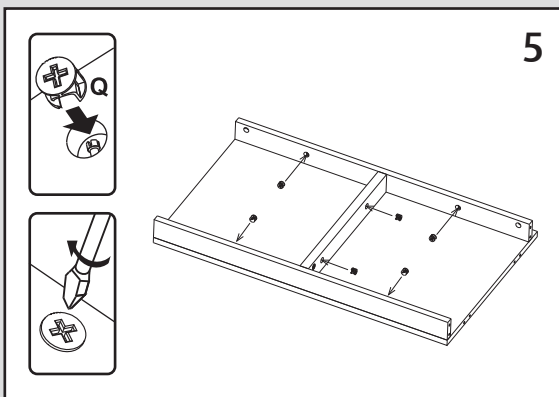

Red Sea MAX 250

Totem Cabinet

INSTALLATION GUIDE

	L	x4
	M	x4
	N	x43
	O	x43
	P	x20
	Q	x43
	R	x8
	S	x2
	T	x2

Red Sea Europe
 ZA de la St-Denis,
 F-27130 Verneuil s/Avre,
 France
 Tel: (33) 2 32 37 71 37

Red Sea U.S.A.
 18125 Ammi Trail
 Houston, TX 77060
 Tel: 1-888-RED-SEA9