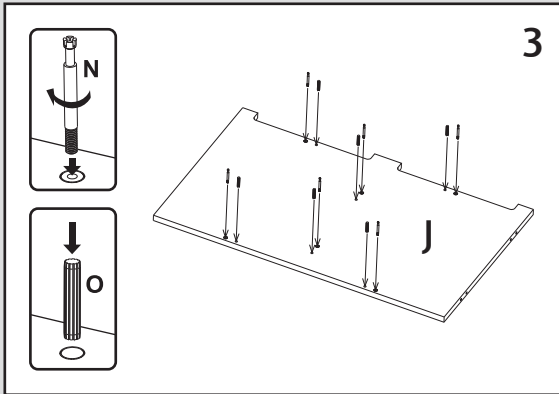

Red Sea MAX 250

Totem Cabinet

INSTALLATION GUIDE

	L	x4
	M	x4
	N	x43
	O	x43
	P	x20
	Q	x43
	R	x8
	S	x2
	T	x2

Red Sea Europe
 ZA de la St-Denis,
 F-27130 Verneuil s/Avre,
 France
 Tel: (33) 2 32 37 71 37

Red Sea U.S.A.
 18125 Ammi Trail
 Houston, TX 77060
 Tel: 1-888-RED-SEA9