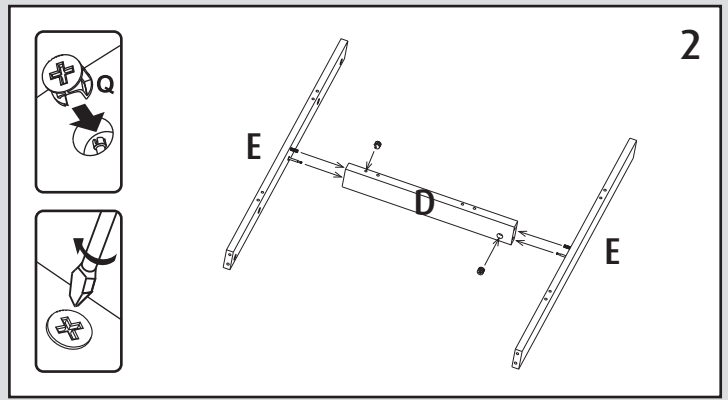

Red Sea MAX 250

Totem Cabinet

INSTALLATION GUIDE

	L	x4
	M	x4
	N	x43
	O	x43
	P	x20
	Q	x43
	R	x8
	S	x2
	T	x2

Red Sea Europe
 ZA de la St-Denis,
 F-27130 Verneuil s/Avre,
 France
 Tel: (33) 2 32 37 71 37

Red Sea U.S.A.
 18125 Ammi Trail
 Houston, TX 77060
 Tel: 1-888-RED-SEA9