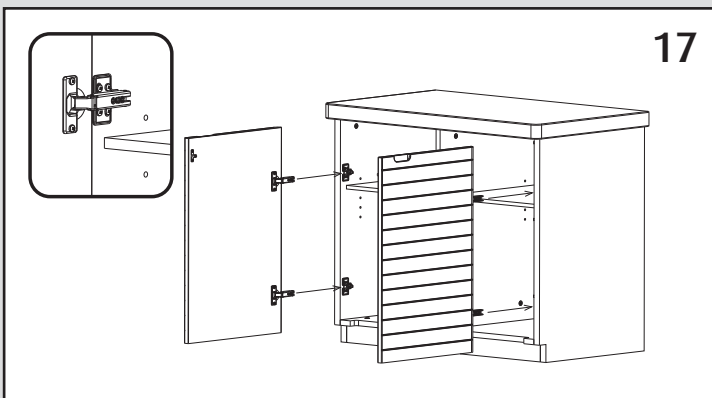

Red Sea MAX 250

Totem Cabinet

INSTALLATION GUIDE

	L	x4
	M	x4
	N	x43
	O	x43
	P	x20
	Q	x43
	R	x8
	S	x2
	T	x2

Red Sea Europe
 ZA de la St-Denis,
 F-27130 Verneuil s/Avre,
 France
 Tel: (33) 2 32 37 71 37

Red Sea U.S.A.
 18125 Ammi Trail
 Houston, TX 77060
 Tel: 1-888-RED-SEA9