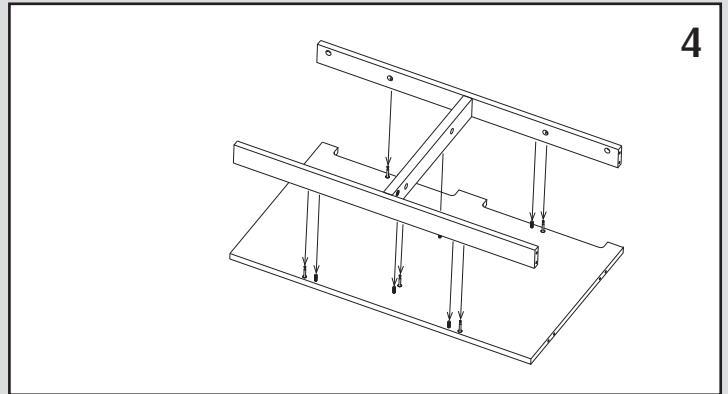

Red Sea MAX 250

Totem Cabinet

INSTALLATION GUIDE

	L	x4
	M	x4
	N	x43
	O	x43
	P	x20
	Q	x43
	R	x8
	S	x2
	T	x2

Red Sea Europe
 ZA de la St-Denis,
 F-27130 Verneuil s/Avre,
 France
 Tel: (33) 2 32 37 71 37

Red Sea U.S.A.
 18125 Ammi Trail
 Houston, TX 77060
 Tel: 1-888-RED-SEA9