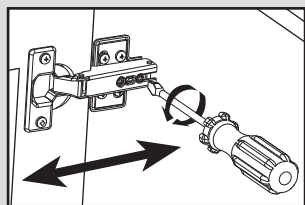

Red Sea MAX 250

Totem Cabinet

INSTALLATION GUIDE

	L	x4
	M	x4
	N	x43
	O	x43
	P	x20
	Q	x43
	R	x8
	S	x2
	T	x2

Red Sea Europe
 ZA de la St-Denis,
 F-27130 Verneuil s/Avre,
 France
 Tel: (33) 2 32 37 71 37

Red Sea U.S.A.
 18125 Ammi Trail
 Houston, TX 77060
 Tel: 1-888-RED-SEA9