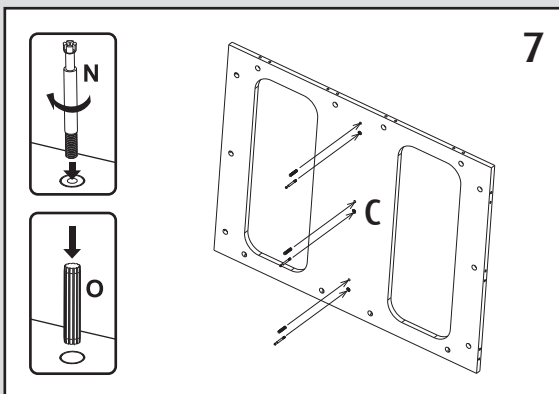

Red Sea MAX 250

Totem Cabinet

INSTALLATION GUIDE

	L	x4
	M	x4
	N	x43
	O	x43
	P	x20
	Q	x43
	R	x8
	S	x2
	T	x2

Red Sea Europe
 ZA de la St-Denis,
 F-27130 Verneuil s/Avre,
 France
 Tel: (33) 2 32 37 71 37

Red Sea U.S.A.
 18125 Ammi Trail
 Houston, TX 77060
 Tel: 1-888-RED-SEA9