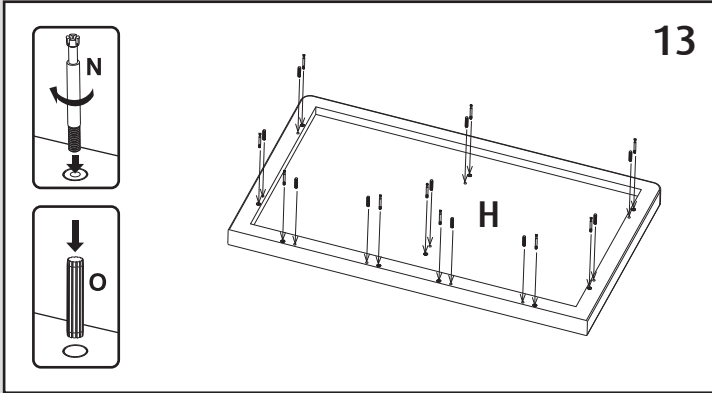

Red Sea MAX 250

Totem Cabinet

INSTALLATION GUIDE

	L	x4
	M	x4
	N	x43
	O	x43
	P	x20
	Q	x43
	R	x8
	S	x2
	T	x2

Red Sea Europe
 ZA de la St-Denis,
 F-27130 Verneuil s/Avre,
 France
 Tel: (33) 2 32 37 71 37

Red Sea U.S.A.
 18125 Ammi Trail
 Houston, TX 77060
 Tel: 1-888-RED-SEA9