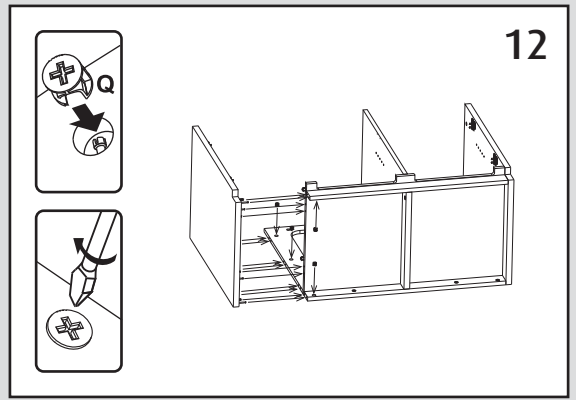

Red Sea MAX 250

Totem Cabinet

INSTALLATION GUIDE

	L	x4
	M	x4
	N	x43
	O	x43
	P	x20
	Q	x43
	R	x8
	S	x2
	T	x2

Red Sea Europe
 ZA de la St-Denis,
 F-27130 Verneuil s/Avre,
 France
 Tel: (33) 2 32 37 71 37

Red Sea U.S.A.
 18125 Ammi Trail
 Houston, TX 77060
 Tel: 1-888-RED-SEA9