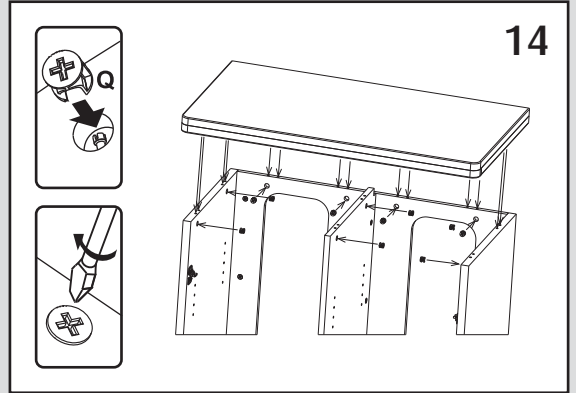

Red Sea MAX 250

Totem Cabinet

INSTALLATION GUIDE

	L	x4
	M	x4
	N	x43
	O	x43
	P	x20
	Q	x43
	R	x8
	S	x2
	T	x2

Red Sea Europe
 ZA de la St-Denis,
 F-27130 Verneuil s/Avre,
 France
 Tel: (33) 2 32 37 71 37

Red Sea U.S.A.
 18125 Ammi Trail
 Houston, TX 77060
 Tel: 1-888-RED-SEA9