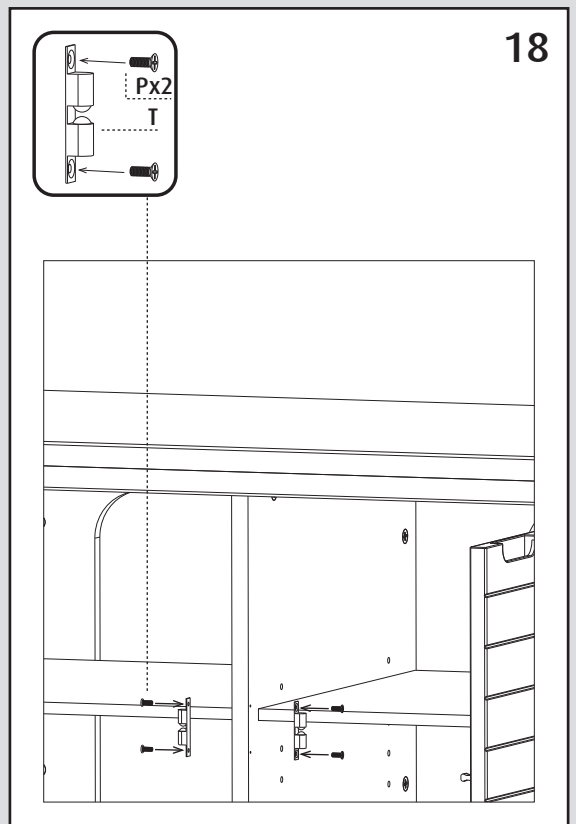

Red Sea MAX 250

Totem Cabinet

INSTALLATION GUIDE

	L	x4
	M	x4
	N	x43
	O	x43
	P	x20
	Q	x43
	R	x8
	S	x2
	T	x2

Red Sea Europe
 ZA de la St-Denis,
 F-27130 Verneuil s/Avre,
 France
 Tel: (33) 2 32 37 71 37

Red Sea U.S.A.
 18125 Ammi Trail
 Houston, TX 77060
 Tel: 1-888-RED-SEA9