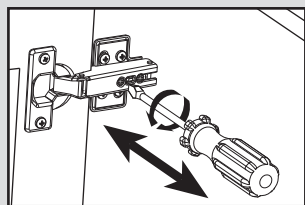

Red Sea MAX 250

Totem Cabinet

INSTALLATION GUIDE

	L	x4
	M	x4
	N	x43
	O	x43
	P	x20
	Q	x43
	R	x8
	S	x2
	T	x2

Red Sea Europe
 ZA de la St-Denis,
 F-27130 Verneuil s/Avre,
 France
 Tel: (33) 2 32 37 71 37

Red Sea U.S.A.
 18125 Ammi Trail
 Houston, TX 77060
 Tel: 1-888-RED-SEA9