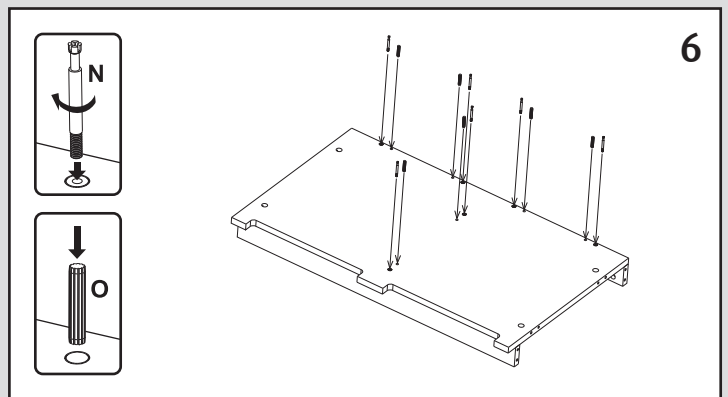

Red Sea MAX 250

Totem Cabinet

INSTALLATION GUIDE

	L	x4
	M	x4
	N	x43
	O	x43
	P	x20
	Q	x43
	R	x8
	S	x2
	T	x2

Red Sea Europe
 ZA de la St-Denis,
 F-27130 Verneuil s/Avre,
 France
 Tel: (33) 2 32 37 71 37

Red Sea U.S.A.
 18125 Ammi Trail
 Houston, TX 77060
 Tel: 1-888-RED-SEA9