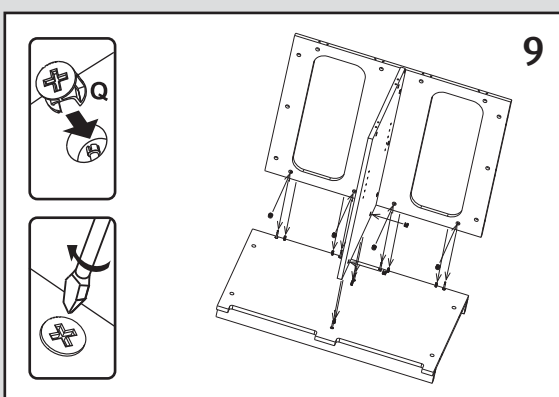

Red Sea MAX 250

Totem Cabinet

INSTALLATION GUIDE

	L	x4
	M	x4
	N	x43
	O	x43
	P	x20
	Q	x43
	R	x8
	S	x2
	T	x2

Red Sea Europe
 ZA de la St-Denis,
 F-27130 Verneuil s/Avre,
 France
 Tel: (33) 2 32 37 71 37

Red Sea U.S.A.
 18125 Ammi Trail
 Houston, TX 77060
 Tel: 1-888-RED-SEA9